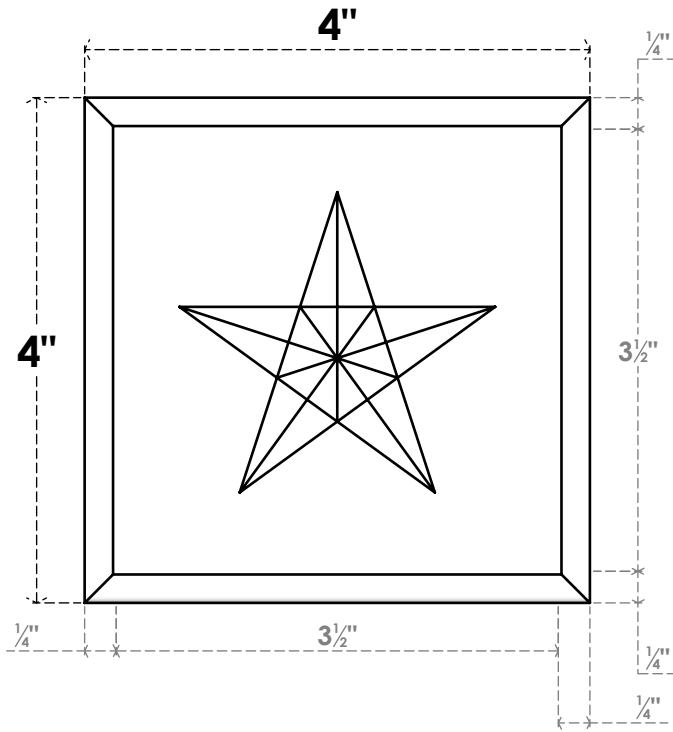

ROSP040X040X075SDG08

4"W X 4"H X 3/4"P STANDARD SEDGWICK STAR ROSETTE WITH ROUNDED EDGE, ARCHITECTURAL GRADE PVC

FRONT

SIDE

EKENA MILLWORK
2300 WEST MAIN ST.
CLARKSVILLE, TX 75426
TOLL FREE: 866-607-0453
WWW.EKENAMILLWORK.COM