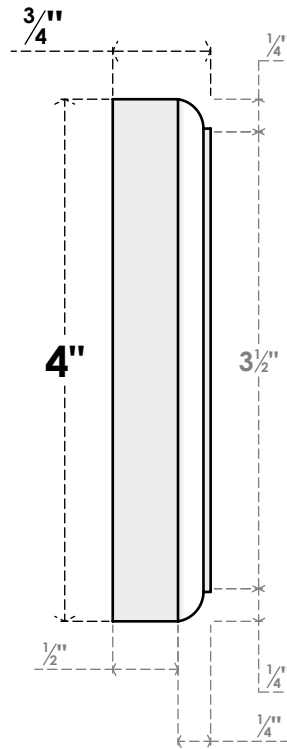

ROSP040X040X075SDG08

4"W X 4"H X 3/4"P STANDARD SEDGWICK STAR ROSETTE WITH ROUNDED EDGE, ARCHITECTURAL GRADE PVC

FRONT

SIDE

EKENA MILLWORK
2300 WEST MAIN ST.
CLARKSVILLE, TX 75426
TOLL FREE: 866-607-0453
WWW.EKENAMILLWORK.COM

NOTES

1. INSTALLATION TO BE COMPLETED IN ACCORDANCE WITH MANUFACTURER'S SPECIFICATIONS.
2. DRAWING MAY NOT BE TO SCALE
3. THIS DRAWING IS INTENDED FOR DESIGN AND PLANNING PURPOSES ONLY.
4. ALL INFORMATION CONTAINED HEREIN WAS CURRENT AT THE TIME OF DEVELOPMENT BUT MUST BE REVIEWED AND APPROVED BY THE PRODUCT MANUFACTURER TO BE CONSIDERED ACCURATE.
5. ARCHITECTURAL GRADE PVC PRODUCTS ARE MADE FROM EXPANDED CELLULAR PVC AND COME NATURALLY WHITE BUT MAY BE PAINTED